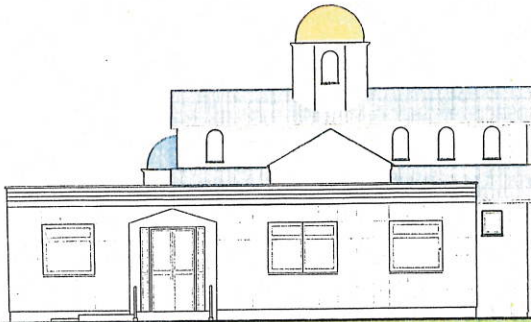

THE FORMER POLICE STATION STALHAM

THE PLAN OF THE PROPOSED NEW CHURCH

north-east elevation 1:100 scale

south-east elevation 1:100 scale

south-west elevation 1:100 scale

north-west elevation 1:100 scale