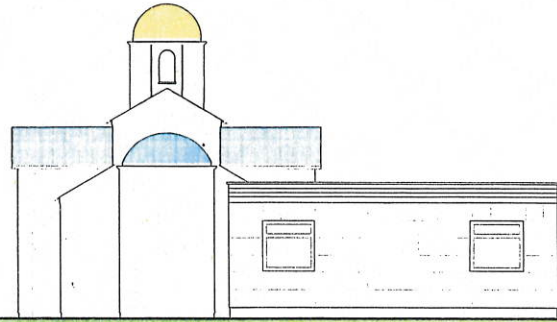

THE FORMER POLICE STATION STALHAM

THE PLAN OF THE PROPOSED NEW CHURCH

north-east elevation 1:100 scale

south-east elevation 1:100 scale

south-west elevation 1:100 scale

north-west elevation 1:100 scale