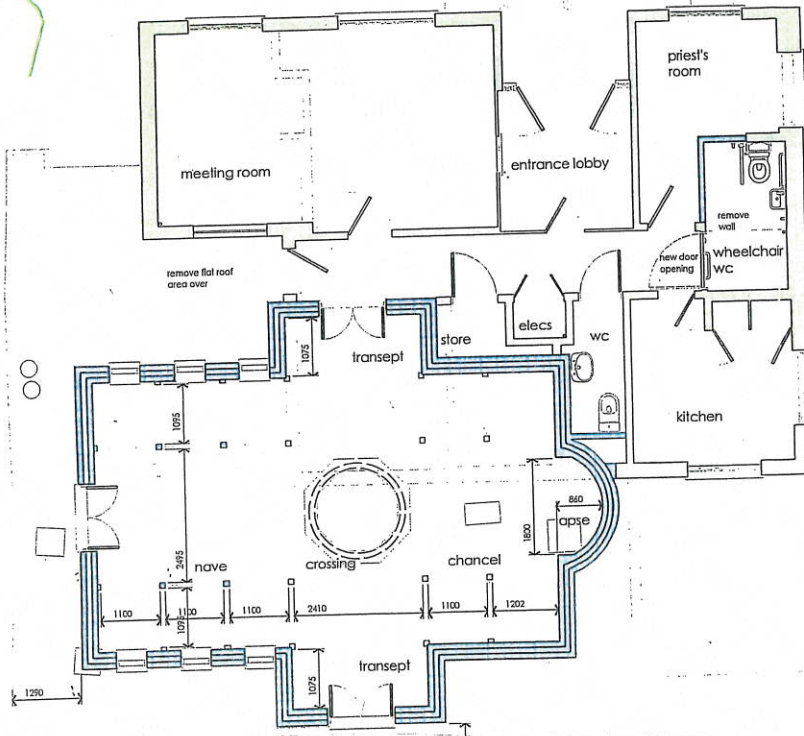

THE FORMER POLICE STATION STALHAM

THE PLAN OF THE PROPOSED NEW CHURCH

north-east elevation 1:100 scale

south-east elevation 1:100 scale

south-west elevation 1:100 scale

north-west elevation 1:100 scale